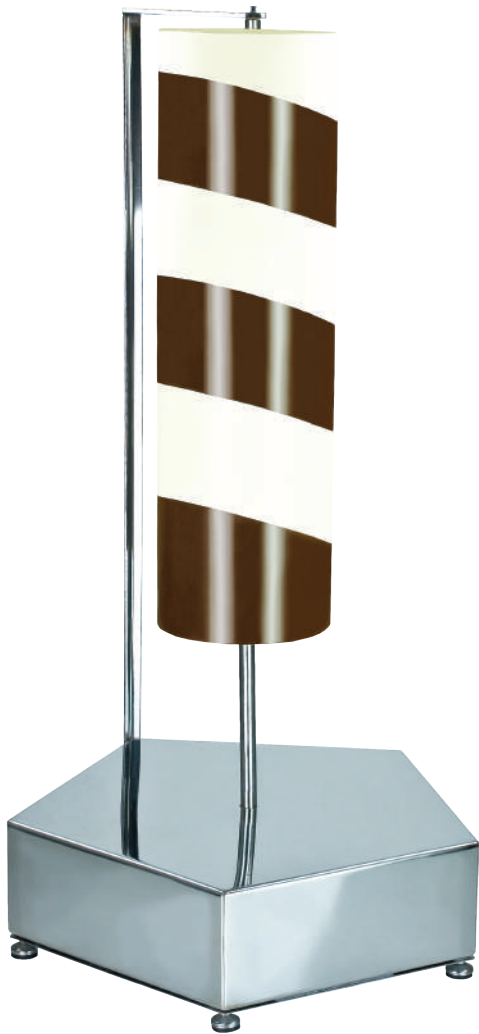

Choco Swirl

CH-SW

ADD SHAVED CHOCOLATE TO ANYTHING! THE NEW CHOCOSWIRL GIVES YOU THE COMBINATION OF AN EYE-CATCHING ATTRACTION FOR YOUR BUSINESS WITH THE ABILITY TO ADD A CHOCOLATE FLAIR TO ANYTHING. OUR SPECIAL CHOCOSWIRL CYLINDER ROTATES SLOWLY TO ATTRACT ATTENTION TO YOUR STORE. THEN YOU OR YOUR CUSTOMER CAN ADD SHAVED CHOCOLATE TO ANY OF YOUR MENU ITEMS.

SELF SERVE

CONTROLLED

- 18 IN. L X 18 IN. W X 36 IN. H
- ELECTRICAL SPECS: 110V 55W .5 AMPS
- 18 LBS. (58 LBS. WITH CHOCOLATE)
- MADE FROM HIGH POLISHED 304 STAINLESS STEEL
- DARK AND WHITE CHOCOLATE (CUSTOM COLORS AVAILABLE)
- OPTIONAL ACRYLIC COVER AVAILABLE (COVERED OR SELF SERVE)
- ALMOST 30 LBS. OF ROTATING CHOCOLATE
- SLOWLY ROTATES TO CREATE MESMERIZING LOOK
- SPECIAL CHOCOLATE DESIGNED FOR INDOOR ENVIRONMENTS
- 1 YEAR LIMITED COMMERCIAL WARRANTY